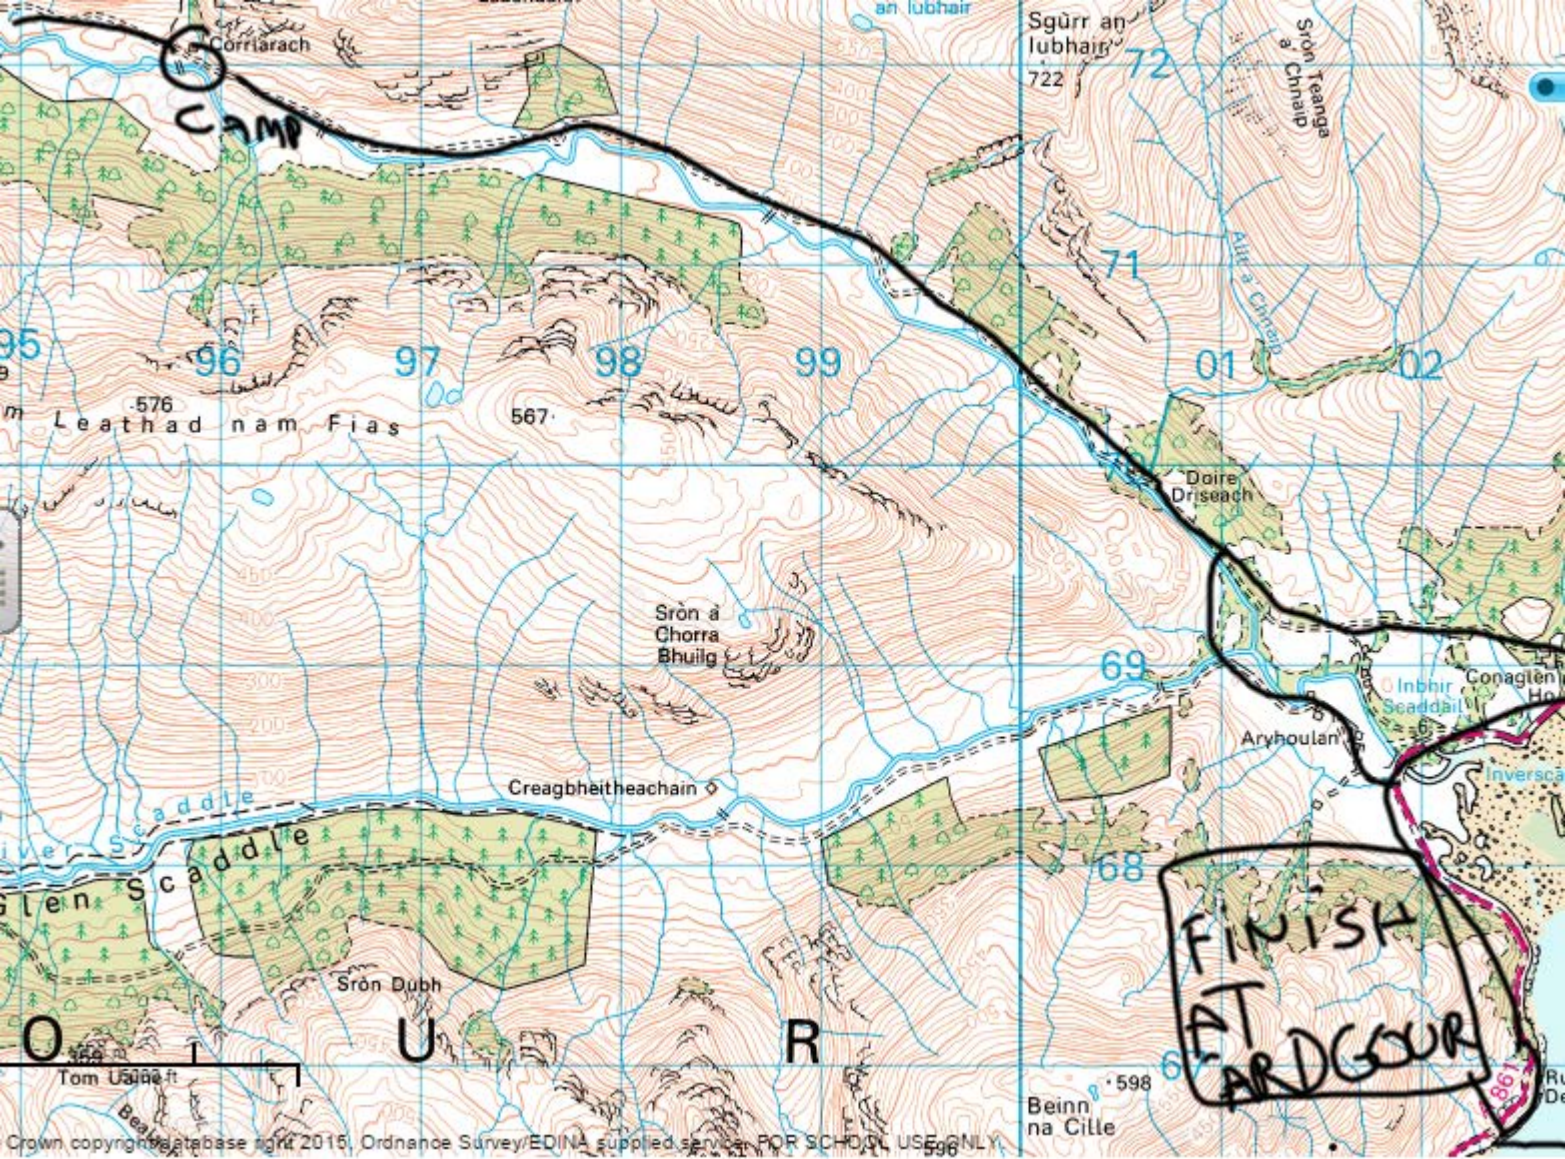

Torrannan Crann

CONA GLEN

1000 m
5000 ft

Stob a' Chuil

Corrilarach

CAMP

FINISH
AT
ARDGOUR

Corriarach