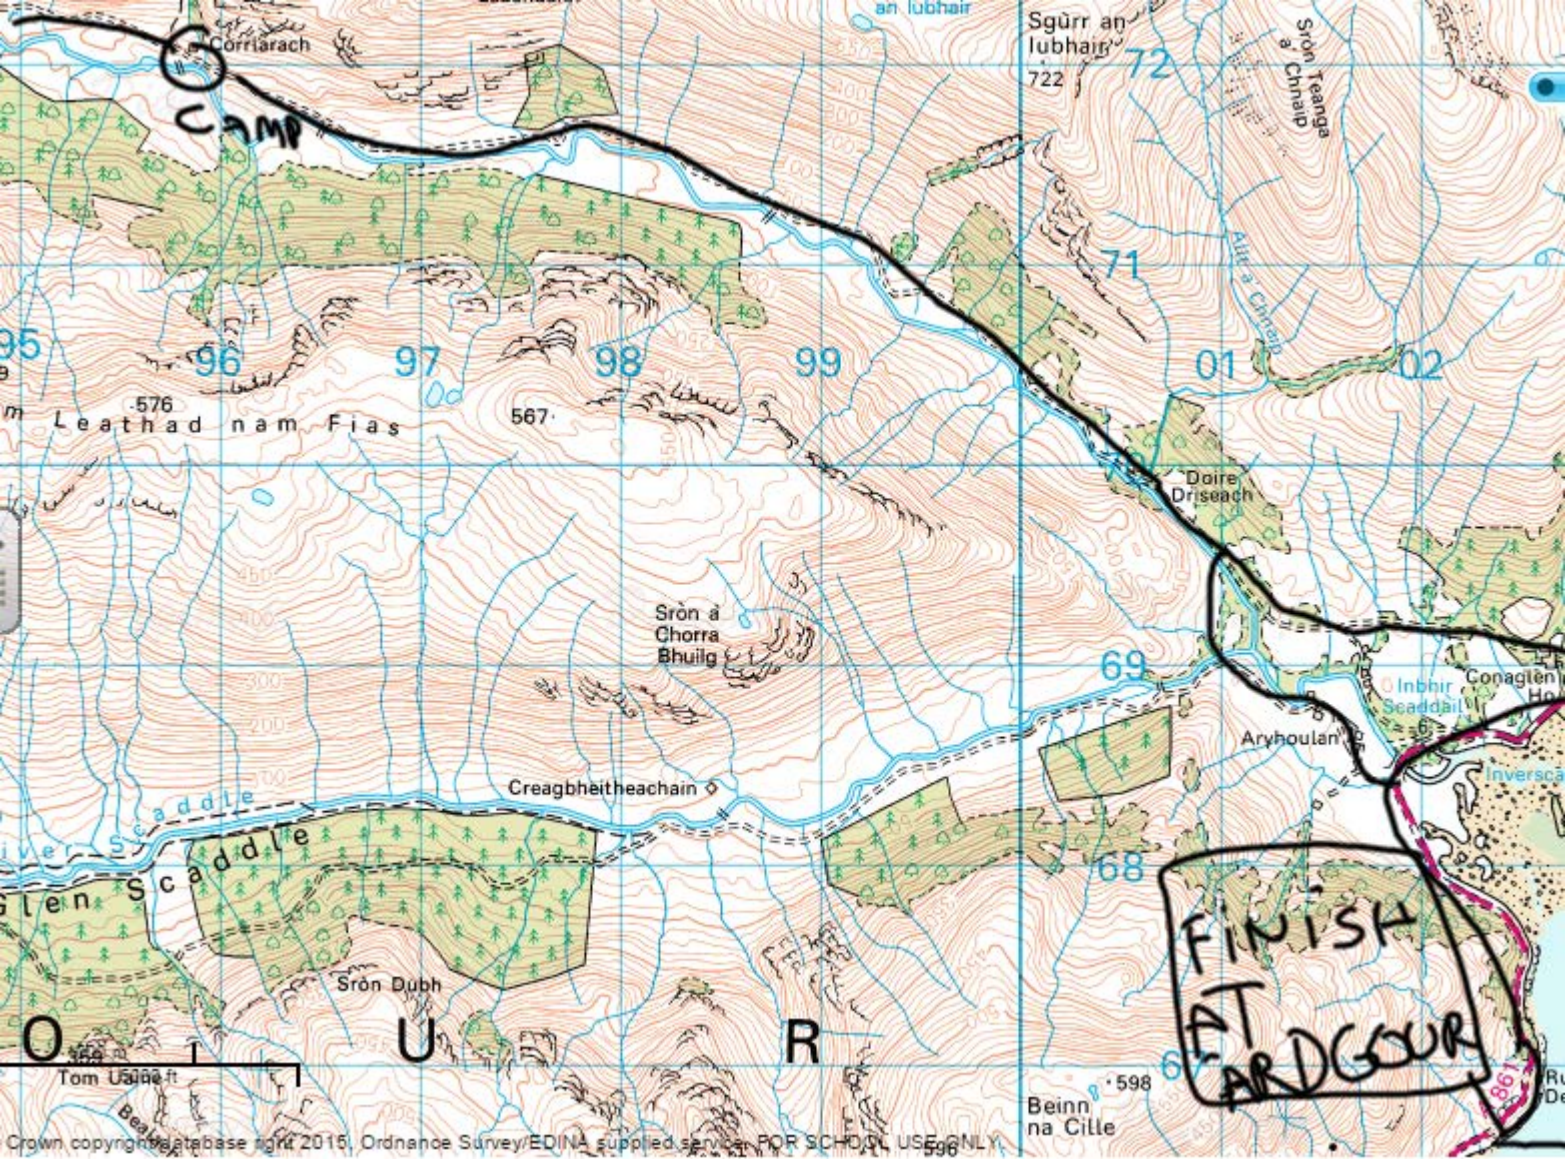

CAMP

FINISH
AT
ARDGOUR

Tom Uisge ft